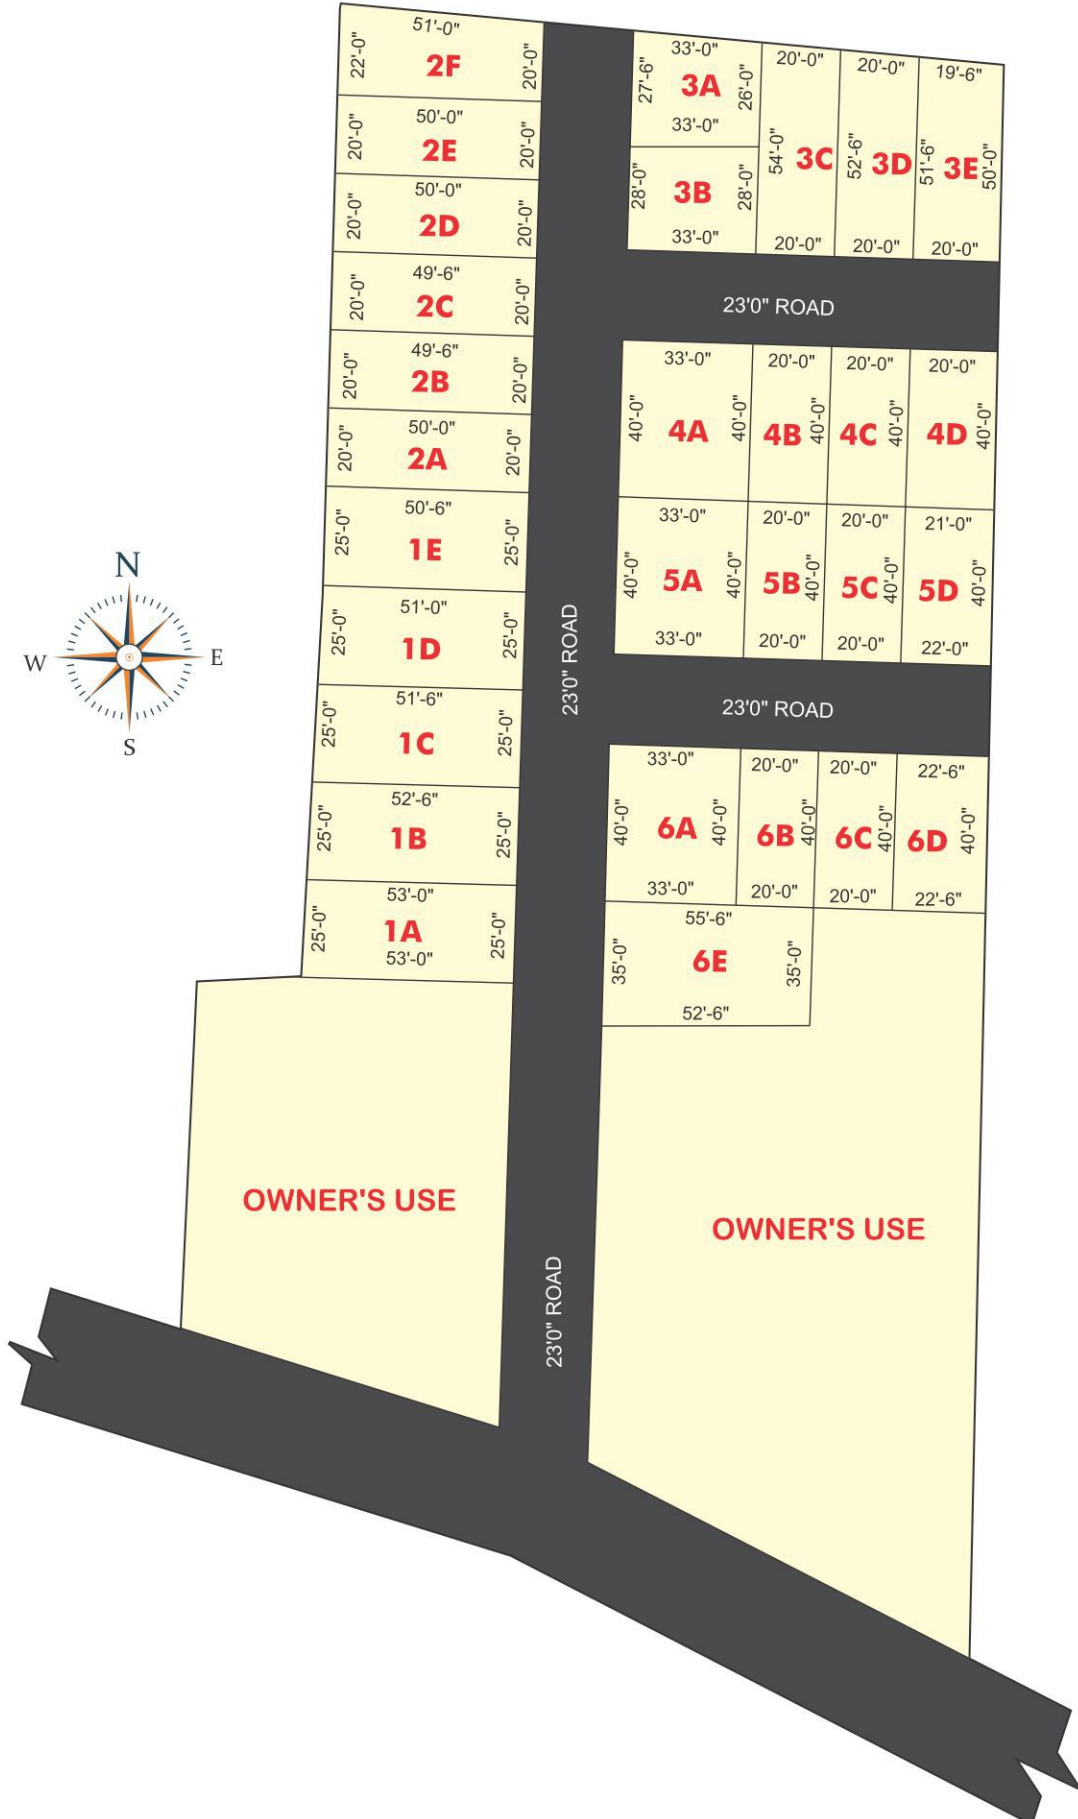

## Nesamani Garden Phase II

Premium Residential Plots

Layout Plan Showing The Proposed Sub Division Of House Sites  
in S.no. 207/2,3B at Kazhipathur Village, Thiruporur Taluk,  
Chengalpet District.

PLOT	AREA
1A	1325
1B	1318
1C	1300
1D	1281
1E	1268
2A	1005
2B	995
2C	990
2D	995
2E	1000
2F	1060
3A	882
3B	924
3C	1065
3D	1040
3E	1002
4A	1320
4B	800
4C	800
4D	820
5A	1320
5B	800
5C	800
5D	860
6A	1320
6B	800
6C	800
6D	900
6E	1890